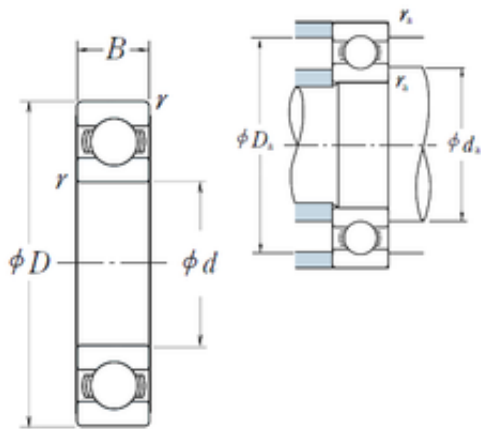

China 6202 Bearing Supplier

NSK Bearing 6306 C3 Single Row Deep Groove Radial Ball Bearing, C3 Clearance, Steel Cage, 30 mm Bore ID, 72 mm Od, 19 mm Bearing 6306 C3 Zz

Bearing No. 6306

6306 Bearing 2D drawings and 3D CAD models

Size	30x72x19 mm
Bore Diameter	30 mm
Outer Diameter	72 mm
Width	19 mm
d	30 mm
D	72 mm
B	19 mm
C	19 mm
r min.	1,1 mm
da min.	36,5 mm
da max	42,5 mm
Da max.	65,5 mm
ra max.	1 mm
Weight	0,345 Kg
Basic dynamic load rating (C)	26,7 kN
Basic static load rating (C0)	15 kN
(Grease) Lubrication Speed	9 500 r/min
(Oil) Lubrication Speed	12 000 r/min
Category	Single Row Ball Bearings
Inventory	0.0
Manufacturer Name	NSK
Minimum Buy Quantity	N/A
Weight / Kilogram	0.352

China 6202 Bearing Supplier

Product Group	B00308
Enclosure	Open
Precision Class	ABEC 1 ISO P0
Maximum Capacity / Filling Slot	No
Rolling Element	Ball Bearing
Snap Ring	No
Internal Special Features	No
Cage Material	Steel
Internal Clearance	C0-Medium
Inch - Metric	Metric
Long Description	30MM Bore; 72MM Outside Diameter; 19MM Outer Race Diameter; Open; Ball Bearing; ABEC 1 ISO P0; No Filling Slot; No Snap Ring; No Internal Special Features
Category	Single Row Ball Bearing
UNSPSC	31171504
Harmonized Tariff Code	8482.10.50.68
Noun	Bearing
Keyword String	Ball
Manufacturer URL	http://www.nskamericas.com
Manufacturer Item Number	6306
Weight / LBS	0.342
Outer Race Width	0.748 Inch 19 Millimeter
Outside Diameter	2.835 Inch 72 Millimeter
Bore	1.181 Inch 30 Millimeter
bore diameter:	30 mm
internal clearance:	C0
outside diameter:	72 mm
dynamic load capacity:	26700 N
overall width:	19 mm