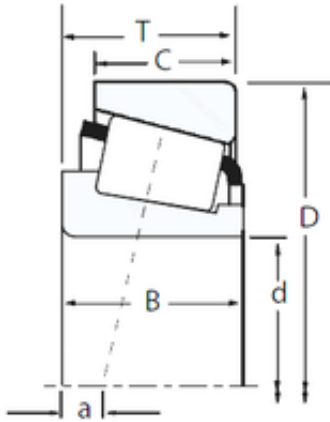

China 6202 Bearing Supplier

timken tapered roller bearing 32212
60x110x29.75mm tapered roller bearings

Bearing No. 32212

| | |
|--------------------------------|-----------------|
| Size | 60x110x29.75 mm |
| Bore Diameter | 60 mm |
| Outer Diameter | 110 mm |
| Width | 29,75 mm |
| d | 60 mm |
| D | 110 mm |
| T | 29,75 mm |
| B | 28 mm |
| C | 24 mm |
| R | 2 mm |
| r | 1,5 mm |
| Weight | 1,14 Kg |
| Dynamic load rating radial (C) | 137 kN |
| Calculation factor (e) | 0,4 |

32212 Bearing 2D drawings and 3D CAD models